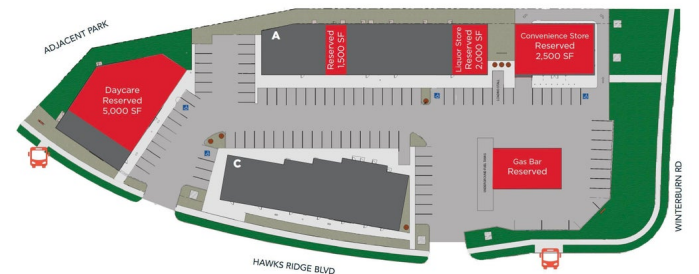

\$0 - 435 Hawks Ridge Boulevard, Edmonton

MLS® #E4260515

\$0

0 Bedroom, 0.00 Bathroom,
Retail on 0.00 Acres

Hawks Ridge, Edmonton, AB

Proposed/New commercial development (Approximately 27,000 Square Feet) in rapidly growing community of Big Lake Landing is available to lease (expected possession in February 2023). This high exposure retail space is located at the intersection of 215 street (Winterburn Road) and Hawks Ridge Blvd and, Trumpeter Way and, sits across approved school site and proposed park. This Commercial Plaza has Retail Units that are approximately 1200 square feet and more in size. We are looking for Medical and Medical Related Businesses (Chiro, Physio, Massage), Optometrist, Dentist, Personal Services Shops (Hair Salon, Nail Salon, Spa etc.), Food Services Retail, Professional Services, Learning/Tutoring Centre, Coffee Shop, Bakery, Restaurants etc..., to complementing existing businesses (pre-leased) including: Day Care, Gas Bar cum Convenience Store, Liquor Retail Business and, couple of other general retail shops. Adjacent units can be combined to meet higher space requirement (2400 to 5000 square feet appx.)